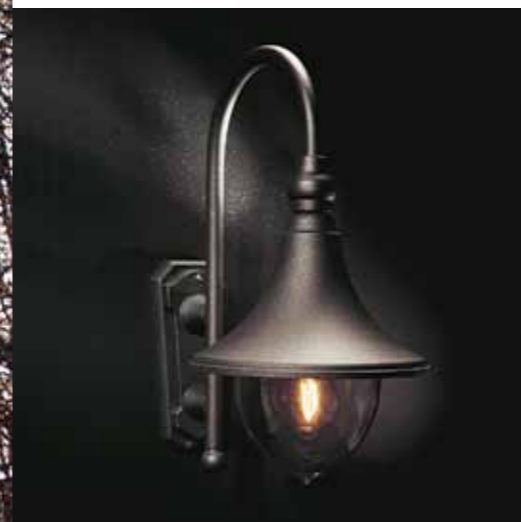

Trumpet

Colors: black, white, antique green, graphite.