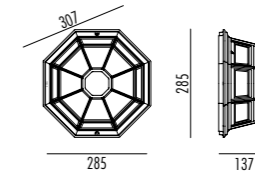

# Village/Senator/Apollo

Design: Hans-Gabriel Finne

-  IP 44
-  INC/E27  
←60W
-  E27  
←18W

-  IP 44
-  INC/E27  
←60W
-  E27  
←18W

-  IP 44
-  INC/E27  
←60W
-  E27  
←18W