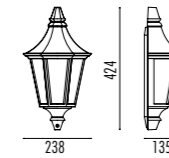

# Village/Senator/Apollo

Design: Hans-Gabriel Finne

-  IP 44
-  INC/E27  
←60W
-  E27  
←18W

-  IP 44
-  INC/E27  
←60W
-  E27  
←18W

-  IP 44
-  INC/E27  
←60W
-  E27  
←18W