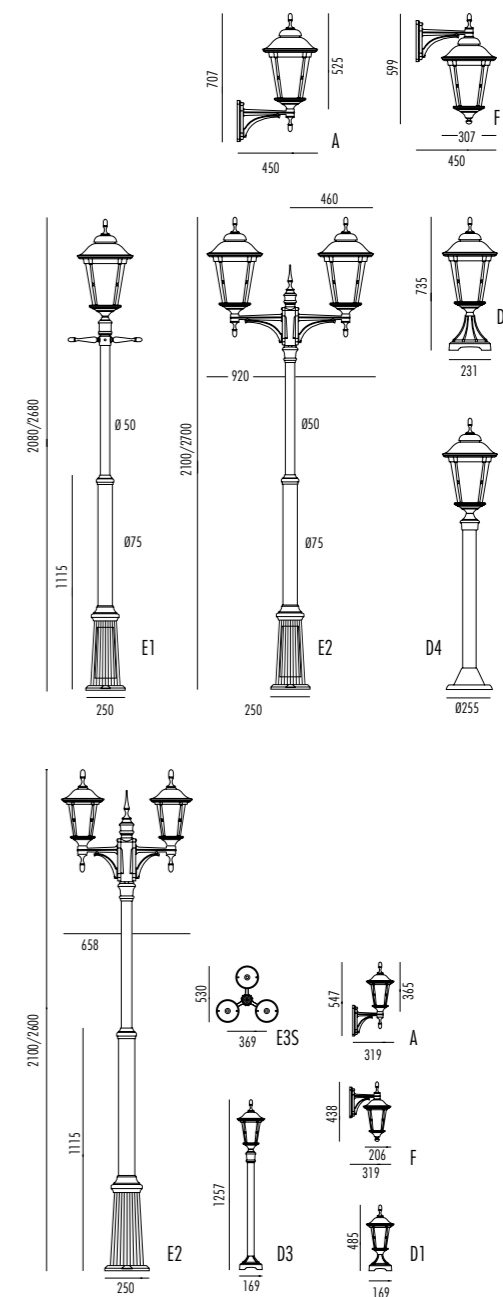

Park

Colors: black, white, antique green, graphite.

Princess

Colors: black, white, antique green, graphite.