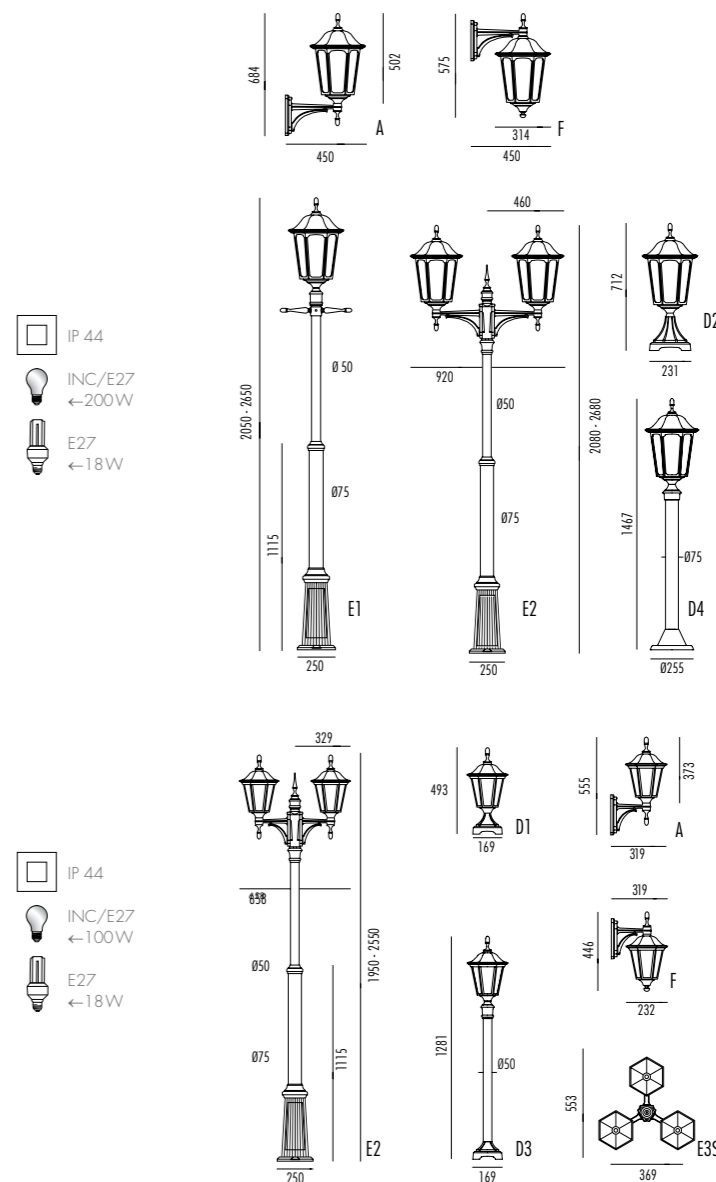

Plaza / Allegro

Design: Hans-Gabriel Finne

Plaza

Colors: black, white, antique green, graphite.

Allegro

Colors: black, white, antique green, graphite.