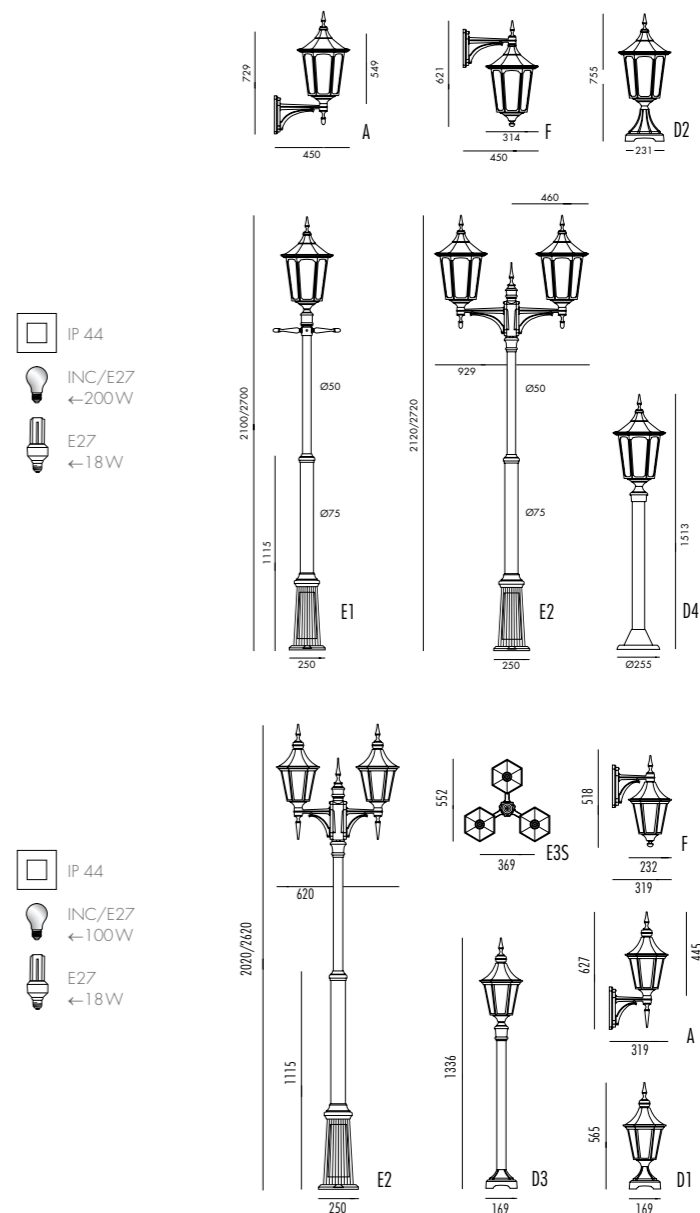

Cardinal/Regent

Design: Hans-Gabriel Finne

Cardinal

Colors: black, white, antique green, graphite.

Regent

Colors: black, white, antique green, graphite.