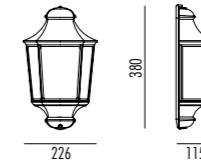

# Village/Senator/Apollo

Design: Hans-Gabriel Finne

-  IP 44
-  INC/E27  
←60W
-  E27  
←18W

-  IP 44
-  INC/E27  
←60W
-  E27  
←18W

-  IP 44
-  INC/E27  
←60W
-  E27  
←18W