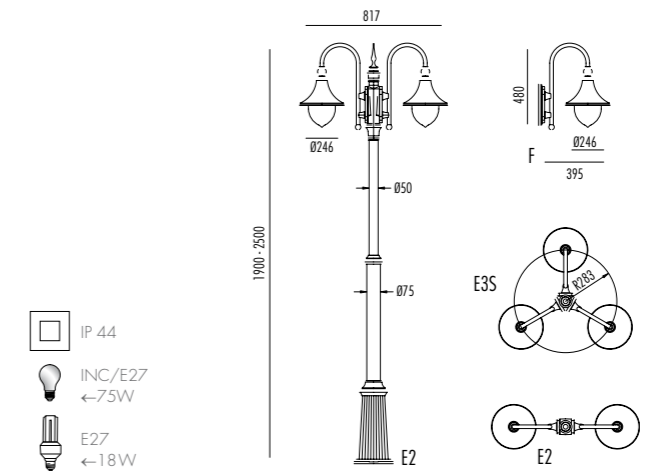

Trumpet

Colors: black, white, antique green, graphite.